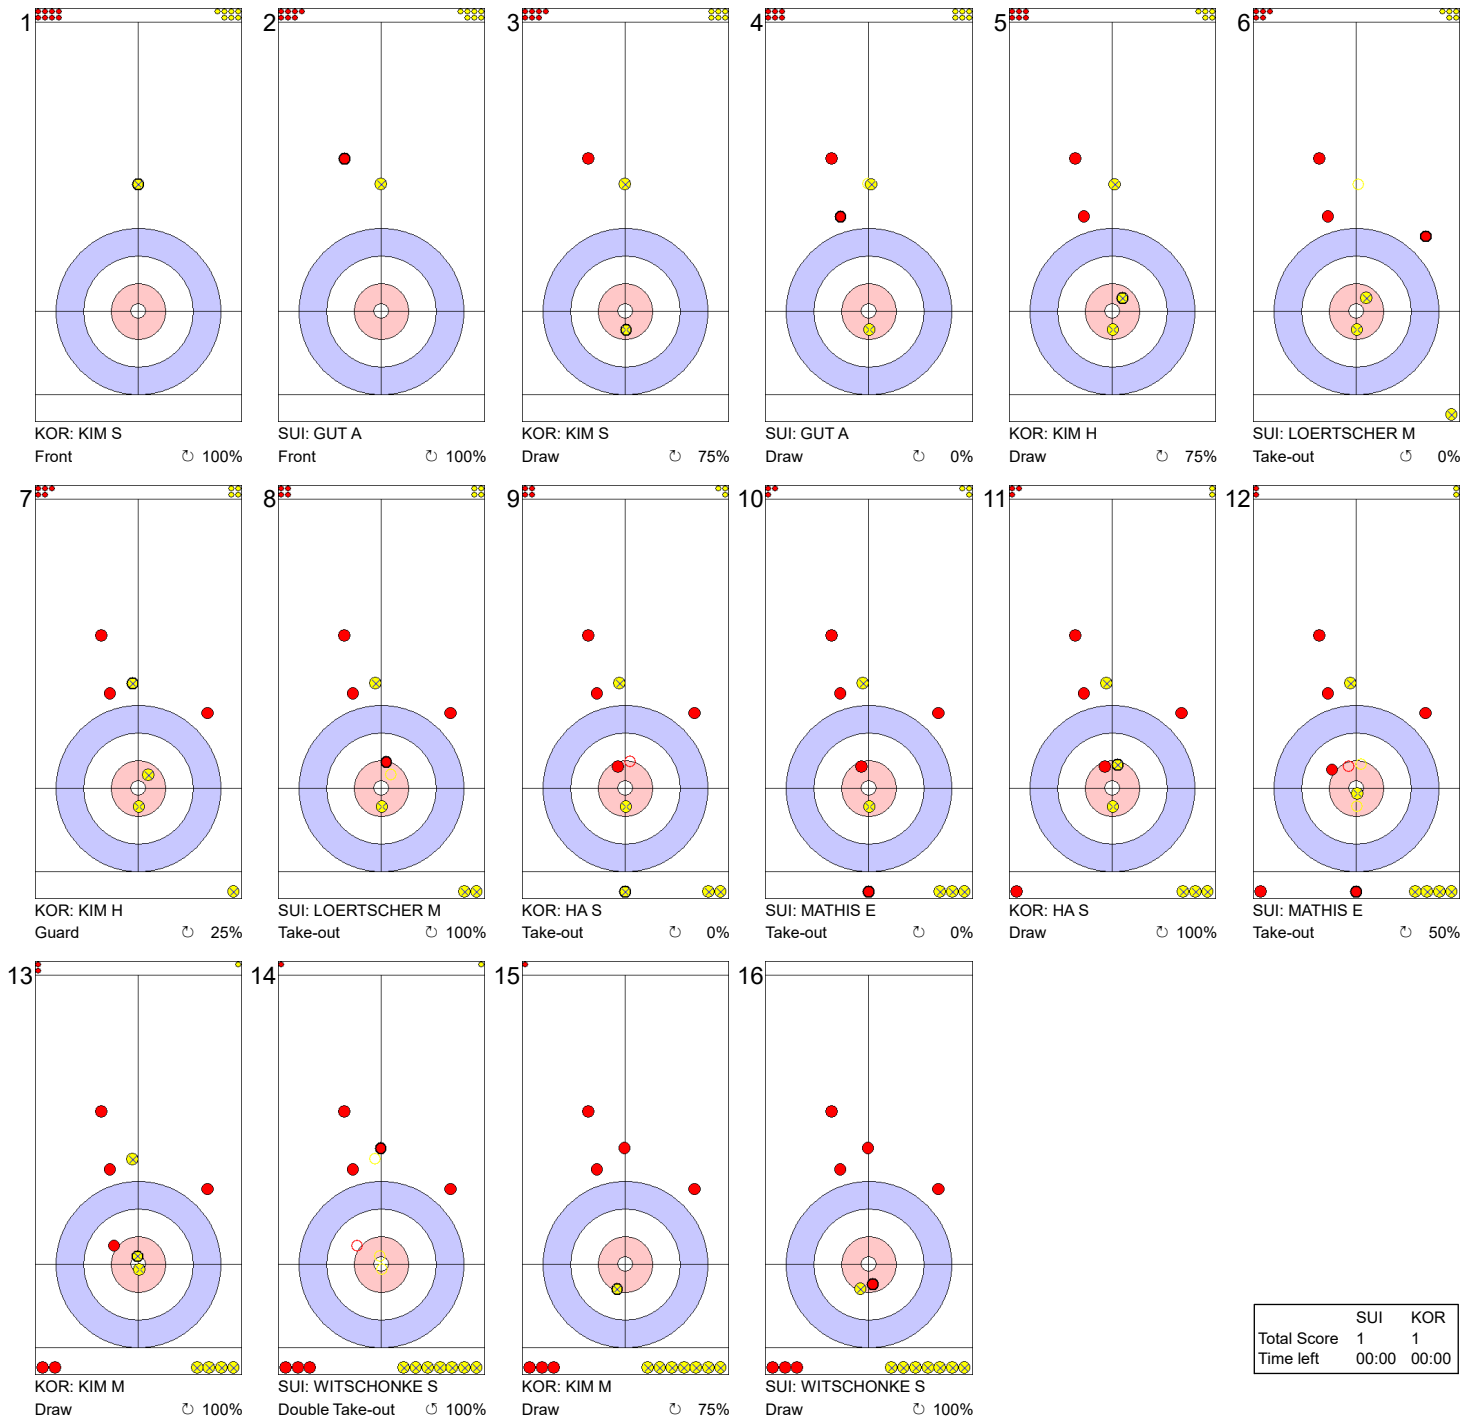

Game - Shot by Shot

End 1 ● SUI - Switzerland 0 + 0 (this end) = 0 ⊗ KOR - Korea 0 + 1 (this end) = 1

Legend:
 Clockwise
 Counter-clockwise
- Not considered

Game - Shot by Shot

End 2 **SUI - Switzerland 0 + 1 (this end) = 1** **KOR - Korea 1 + 0 (this end) = 1**

Round Robin Session 5 - Sheet D

Game - Shot by Shot

End 3 ● **SUI - Switzerland 1 + 0 (this end) = 1** ● **KOR - Korea 1 + 2 (this end) = 3**

	SUI	KOR
Total Score	1	3
Time left	00:00	00:00

Legend:
 ↻ Clockwise ↺ Counter-clockwise - Not considered

Game - Shot by Shot

End 5 ● **SUI - Switzerland** 1 + 0 (this end) = 1 ● **KOR - Korea** 4 + 1 (this end) = 5

	SUI	KOR
Total Score	1	5
Time left	00:00	00:00

Legend:
 ↻ Clockwise ↺ Counter-clockwise - Not considered