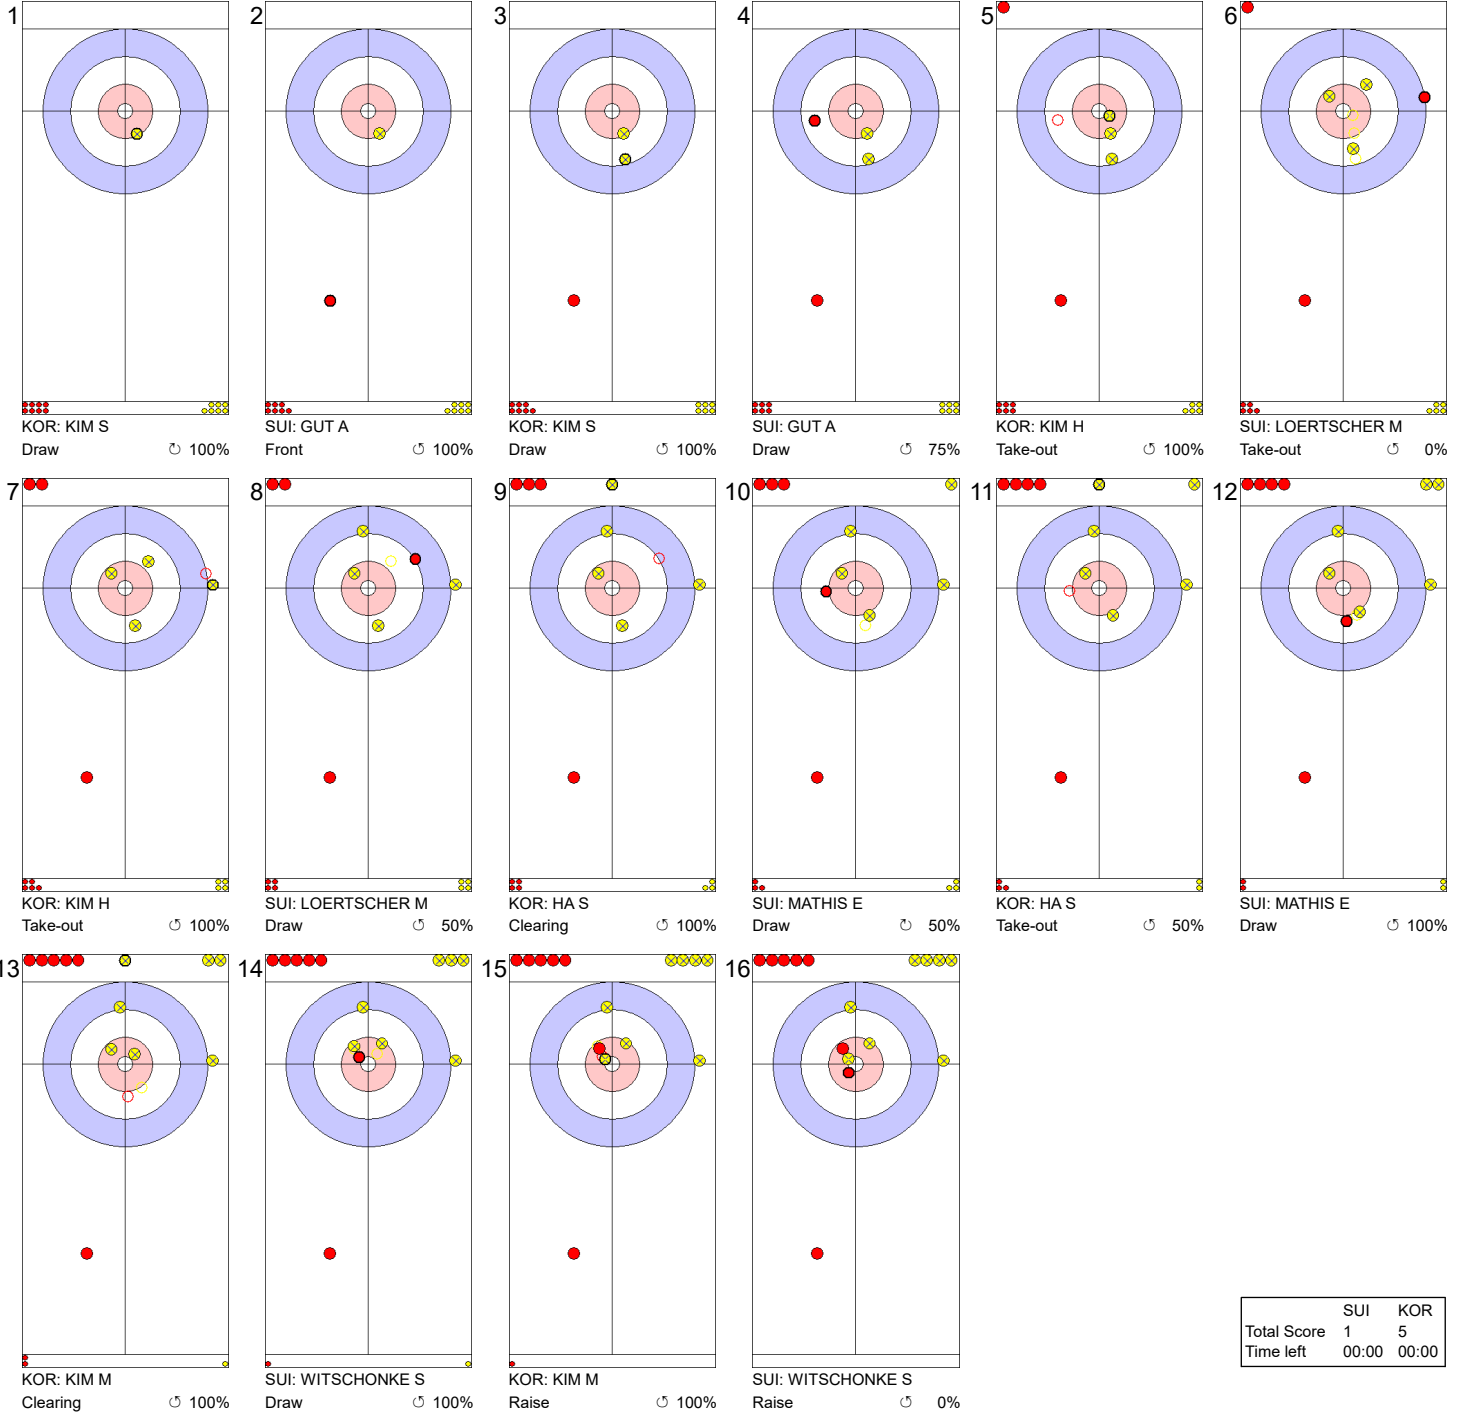

Round Robin Session 5 - Sheet D

Game - Shot by Shot

End 3 ● **SUI - Switzerland 1 + 0 (this end) = 1** ● **KOR - Korea 1 + 2 (this end) = 3**

	SUI	KOR
Total Score	1	3
Time left	00:00	00:00

Legend:
 ↻ Clockwise ↺ Counter-clockwise - Not considered

Game - Shot by Shot

Legend:
 ↻ Clockwise ↺ Counter-clockwise - Not considered

WJCC 2020
Krasnoyarsk, Russia

World Junior Curling Championships 2020

Crystal Ice Arena
Women

TUE 18 FEB 2020
Start Time 9:00

Round Robin Session 5 - Sheet D

Game - Shot by Shot

End 5 ● **SUI - Switzerland** 1 + 0 (this end) = 1 ● **KOR - Korea** 4 + 1 (this end) = 5

	SUI	KOR
Total Score	1	5
Time left	00:00	00:00

Legend:
 ↻ Clockwise ↺ Counter-clockwise - Not considered

Round Robin Session 5 - Sheet D

Game - Shot by Shot

End 7 **SUI - Switzerland 2 + 0 (this end) = 2** **KOR - Korea 5 + 2 (this end) = 7**

	SUI	KOR
Total Score	2	7
Time left	00:00	00:00

Legend:
 Clockwise Counter-clockwise - Not considered