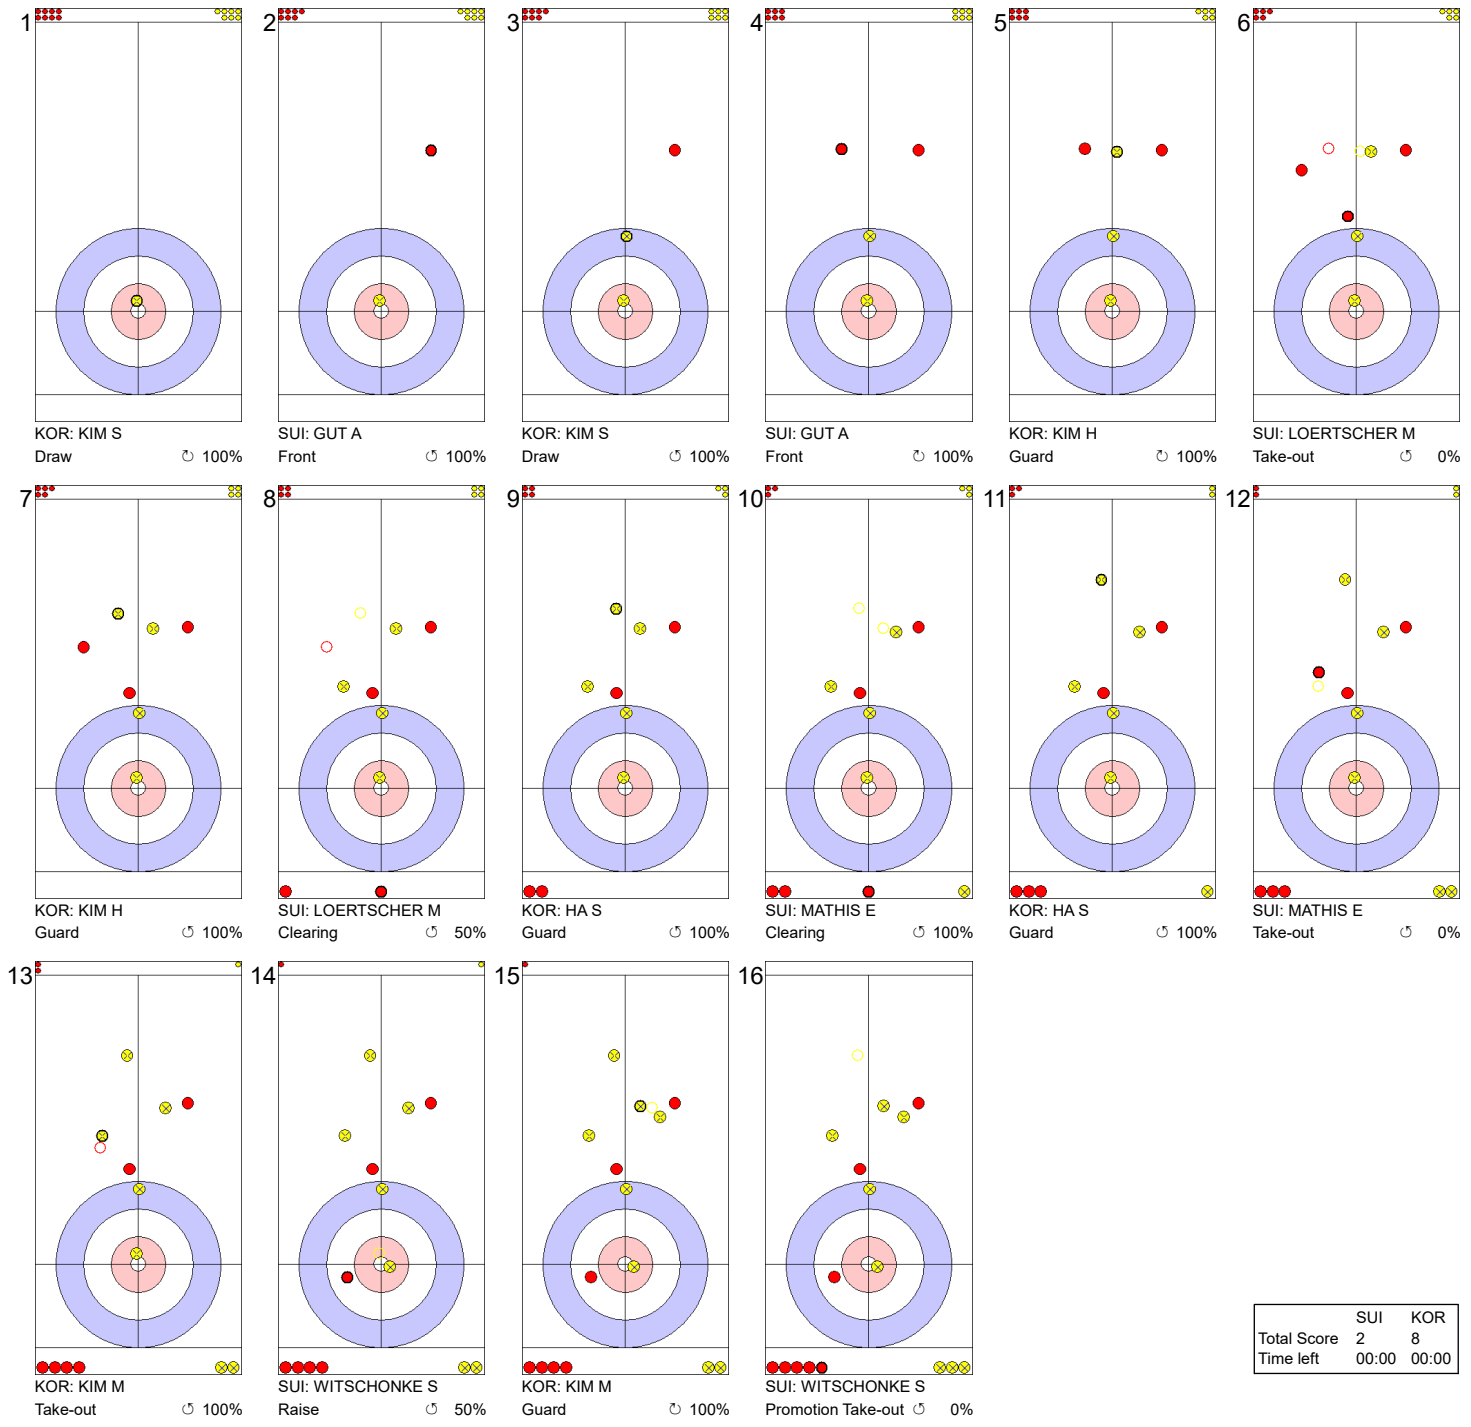

Round Robin Session 5 - Sheet D

Game - Shot by Shot

End 7 **SUI - Switzerland 2 + 0 (this end) = 2** **KOR - Korea 5 + 2 (this end) = 7**

	SUI	KOR
Total Score	2	7
Time left	00:00	00:00

Legend:
 Clockwise Counter-clockwise - Not considered

WJCC 2020
Krasnoyarsk, Russia

TUE 18 FEB 2020
Start Time 9:00

World Junior Curling Championships 2020
Crystal Ice Arena
Women

Round Robin Session 5 - Sheet D

Game - Shot by Shot

End 8 ● **SUI - Switzerland** 2 + 0 (this end) = 2 ● **KOR - Korea** 7 + 1 (this end) = 8

	SUI	KOR
Total Score	2	8
Time left	00:00	00:00

Legend:
 ⤴ Clockwise ⤵ Counter-clockwise - Not considered

Game - Shot by Shot

End 9 **SUI - Switzerland 2 + 1 (this end) = 3** **KOR - Korea 8 + 0 (this end) = 8**

	SUI	KOR
Total Score	3	8
Time left	03:10	03:28

Legend:
 Clockwise Counter-clockwise - Not considered