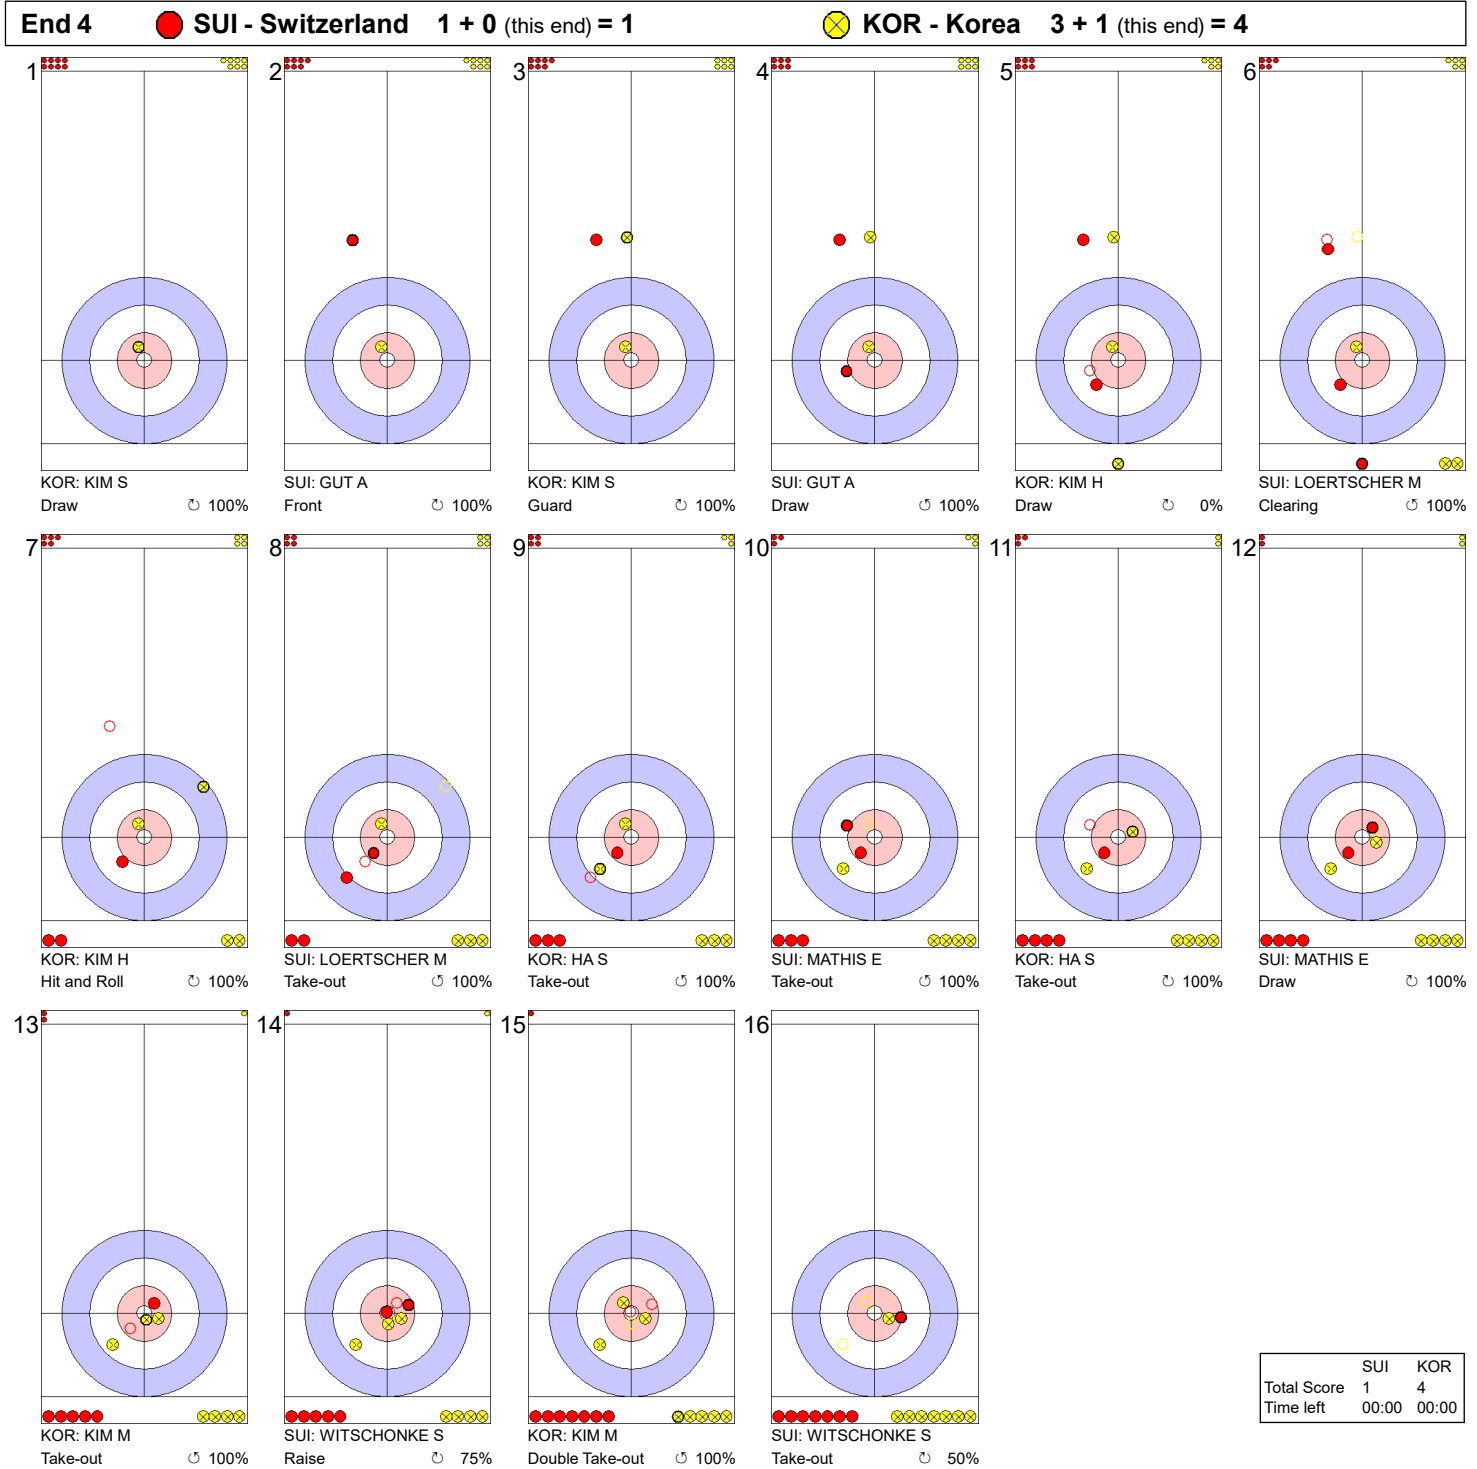

Round Robin Session 5 - Sheet D

Game - Shot by Shot

End 3 ● **SUI - Switzerland 1 + 0 (this end) = 1** ● **KOR - Korea 1 + 2 (this end) = 3**

	SUI	KOR
Total Score	1	3
Time left	00:00	00:00

Legend:
 ↻ Clockwise ↺ Counter-clockwise - Not considered

Game - Shot by Shot

Legend:
 ↻ Clockwise ↺ Counter-clockwise - Not considered

WJCC 2020
Krasnoyarsk, Russia

World Junior Curling Championships 2020

Crystal Ice Arena
Women

TUE 18 FEB 2020
Start Time 9:00

Round Robin Session 5 - Sheet D

Game - Shot by Shot

End 5 ● **SUI - Switzerland** 1 + 0 (this end) = 1 ● **KOR - Korea** 4 + 1 (this end) = 5

	SUI	KOR
Total Score	1	5
Time left	00:00	00:00

Legend:
 ↻ Clockwise ↺ Counter-clockwise - Not considered

Round Robin Session 5 - Sheet D

Game - Shot by Shot

End 7 **SUI - Switzerland 2 + 0 (this end) = 2** **KOR - Korea 5 + 2 (this end) = 7**

	SUI	KOR
Total Score	2	7
Time left	00:00	00:00

Legend:
 Clockwise Counter-clockwise - Not considered